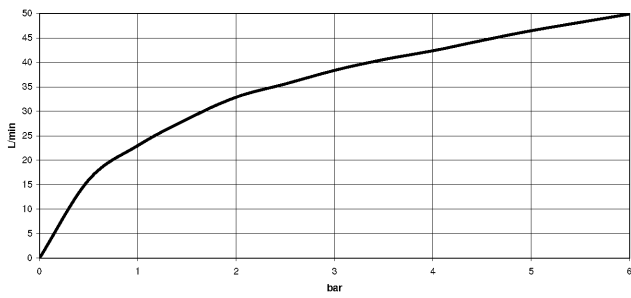

Angle valve - Brushed Chrome

IMO

22 901 782

- rosette 60 x 60 mm
- hose covering 200mm, for shortening
- 1/2" connection
- WRAS 2205004

Fits: IMO, MEM, CL.1

	Brushed Chrome	22 901 782-93
	Chrome	22 901 782-00
	Brushed Platinum	22 901 782-06
	Platinum	22 901 782-08
	Dark Chrome	22 901 782-19
	Brushed Durabrass (23kt Gold)	22 901 782-28
	Matte Black	22 901 782-33
	Brushed Champagne (22kt Gold)	22 901 782-46
	Champagne (22kt Gold)	22 901 782-47
	Brushed Dark Platinum	22 901 782-99

22 901 782

mm [inches]

Flow rate chart

Certificates

WRAS_2205004.

22 901 782

Parts for other finishes can be found here: [Chrome](#)

Spare parts list