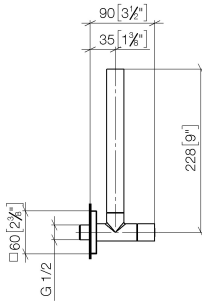

Angle valve - Brushed Chrome

IMO

22 901 782

- rosette 60 x 60 mm
- hose covering 200mm, for shortening
- 1/2" connection
- WRAS 2205004

Fits: IMO, MEM, CL.1

	Brushed Chrome	22 901 782-93
	Chrome	22 901 782-00
	Brushed Platinum	22 901 782-06
	Platinum	22 901 782-08
	Dark Chrome	22 901 782-19
	Brushed Durabrass (23kt Gold)	22 901 782-28
	Matte Black	22 901 782-33
	Brushed Champagne (22kt Gold)	22 901 782-46
	Champagne (22kt Gold)	22 901 782-47
	Brushed Dark Platinum	22 901 782-99

22 901 782

mm [inches]

Flow rate chart

Certificates

WRAS_2205004.

22 901 782

Parts for other finishes can be found here: [Chrome](#)

Spare parts list

No.	Item Number	Name	Quantity used	Delivery time
1	09 21 22 000-93	nipple	1	60
2	90 14 10 010 00 90	seal	1	2
3	09 28 22 020-93	pipe	1	20
4	04 24 04 220 01-93	threaded connector	1	-
Spare part can no longer be ordered, please order the replacement item				
5	09 20 22 001-93	handle	1	20
6	90 90 03 006 00 90	top	1	2
7	09 31 11 048 90	pin	1	2
8	09 27 78 042-93	rosette	1	20
9	09 14 10 112 90	seal	1	2