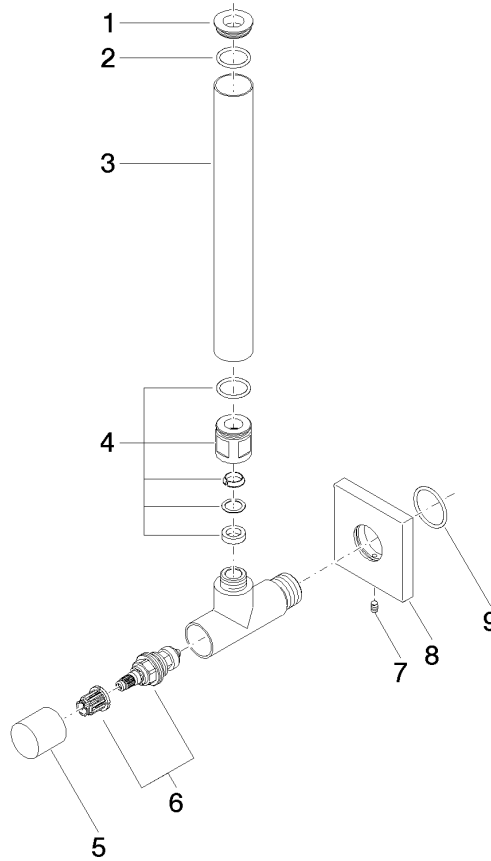

Angle valve - Brushed Chrome

IMO

22 901 782

- rosette 60 x 60 mm
- hose covering 200mm, for shortening
- 1/2" connection
- WRAS 2205004

Fits: IMO, MEM, CL.1

	Brushed Chrome	22 901 782-93
	Chrome	22 901 782-00
	Brushed Platinum	22 901 782-06
	Platinum	22 901 782-08
	Dark Chrome	22 901 782-19
	Brushed Durabrass (23kt Gold)	22 901 782-28
	Matte Black	22 901 782-33
	Brushed Champagne (22kt Gold)	22 901 782-46
	Champagne (22kt Gold)	22 901 782-47
	Brushed Dark Platinum	22 901 782-99

22 901 782

mm [inches]

Flow rate chart

Certificates

WRAS_2205004.

22 901 782

Parts for other finishes can be found here: [Chrome](#)

Spare parts list

No.	Item Number	Name	Quantity used	Delivery time
1	09 21 22 000-93	nipple	1	60
2	90 14 10 010 00 90	seal	1	2
3	09 28 22 020-93	pipe	1	20
4	04 24 04 220 01-93	threaded connector	1	-
Spare part can no longer be ordered, please order the replacement item				
5	09 20 22 001-93	handle	1	20
6	90 90 03 006 00 90	top	1	2
7	09 31 11 048 90	pin	1	2
8	09 27 78 042-93	rosette	1	20
9	09 14 10 112 90	seal	1	2